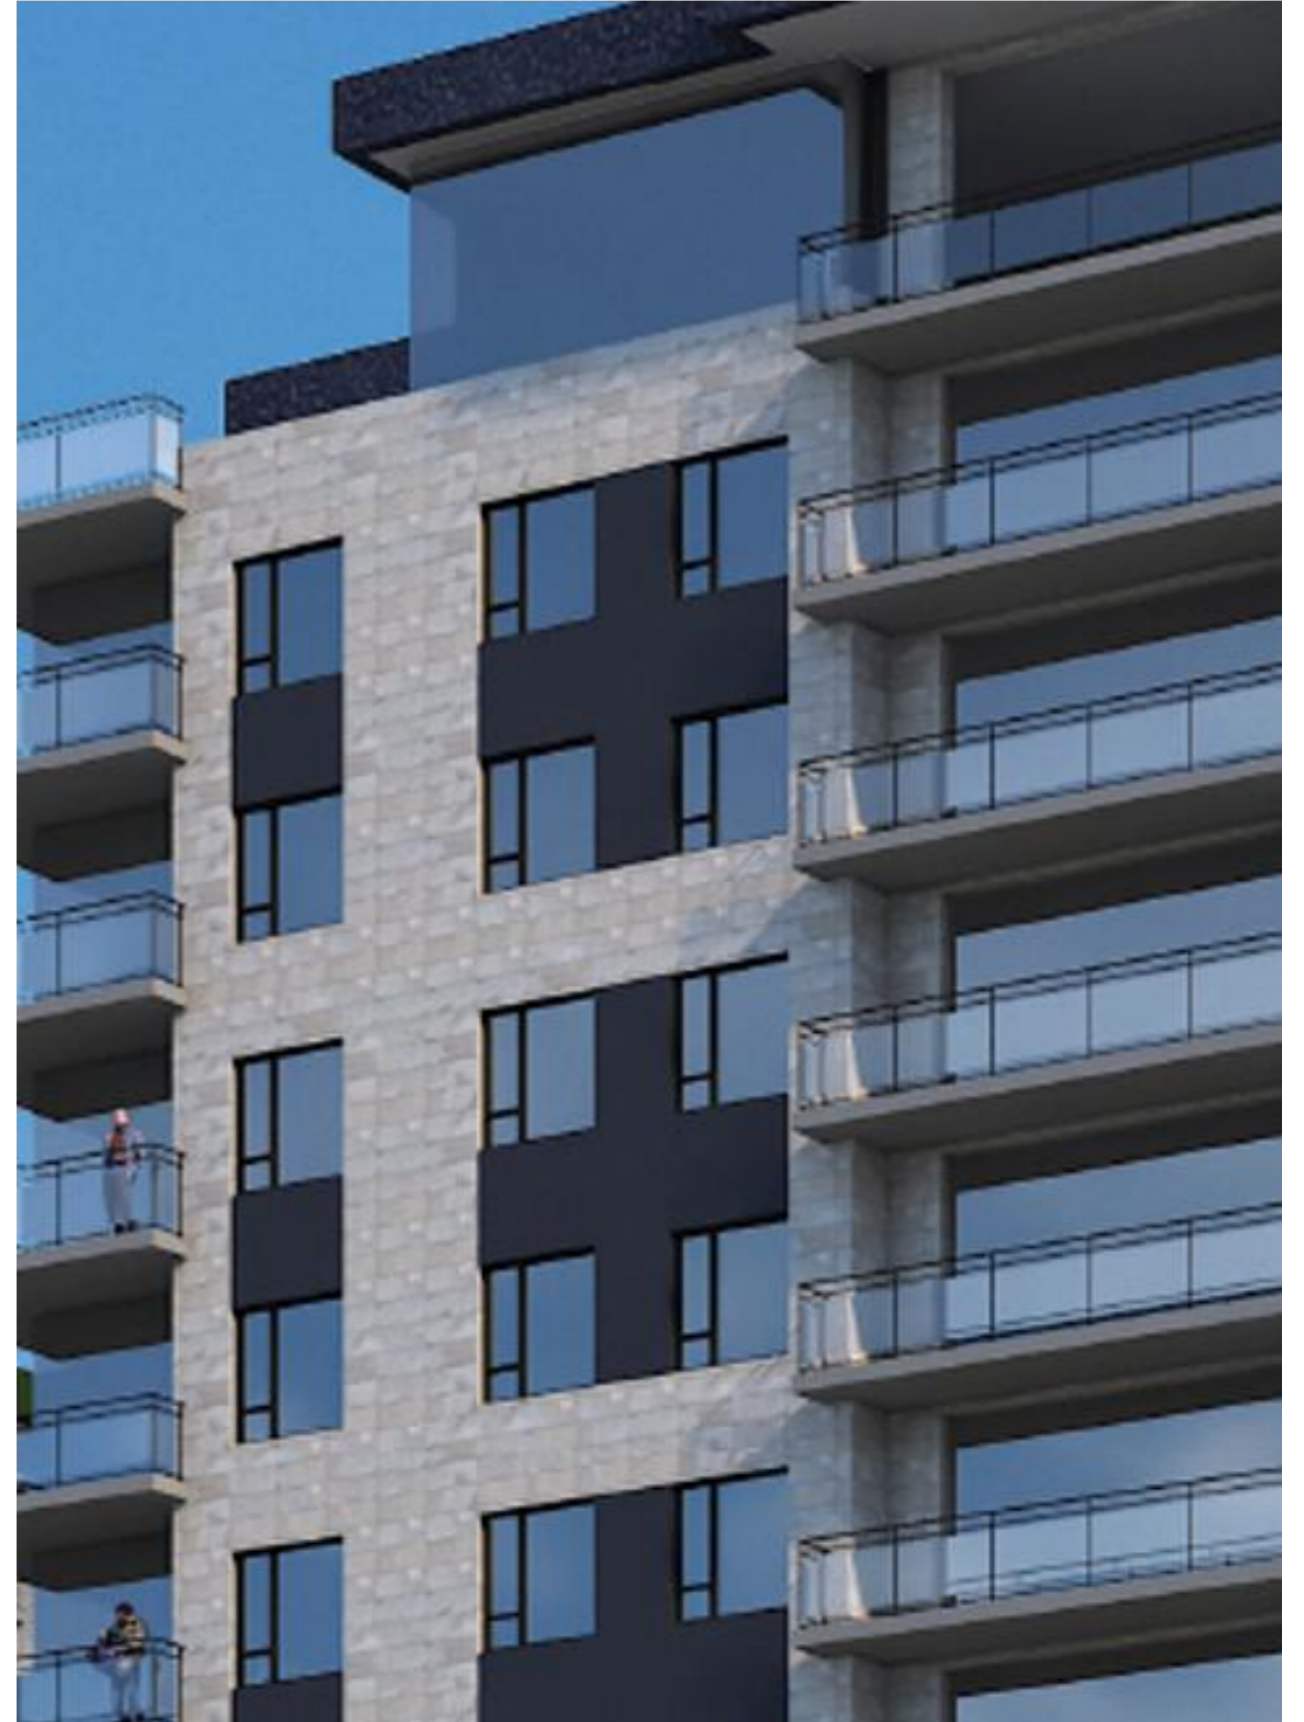

tempio®

Black Columbia ES4187

Stromboli Light

WEST 22

7037 Mumford Rd, Halifax

Developer: **Dexel
Developments**

Architect: **Dexel
Architecture**

tempio®