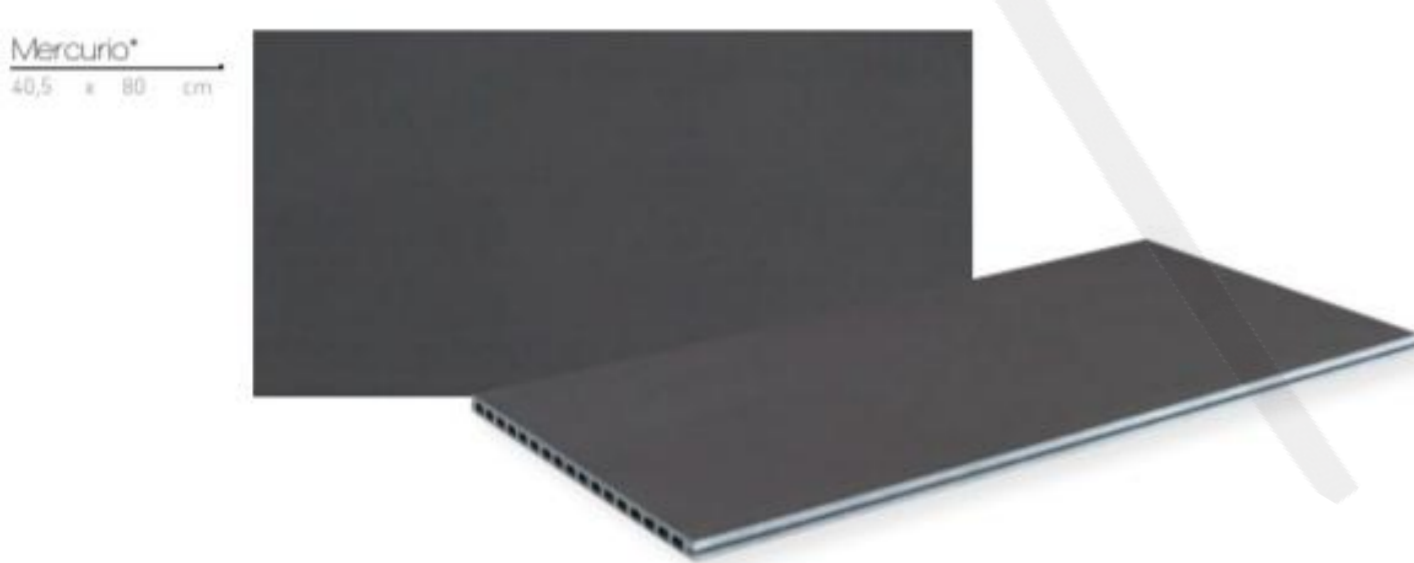

White Sevilla ES4220

WEST22

WEST22
LIVING

WES

WEST COAST MEDICAL CENTER

CornerBrook, Newfoundland

Developer: **Justin French**
Architect: **MacKenzie
Architecture**

frontek
porcelain facades by extrusion