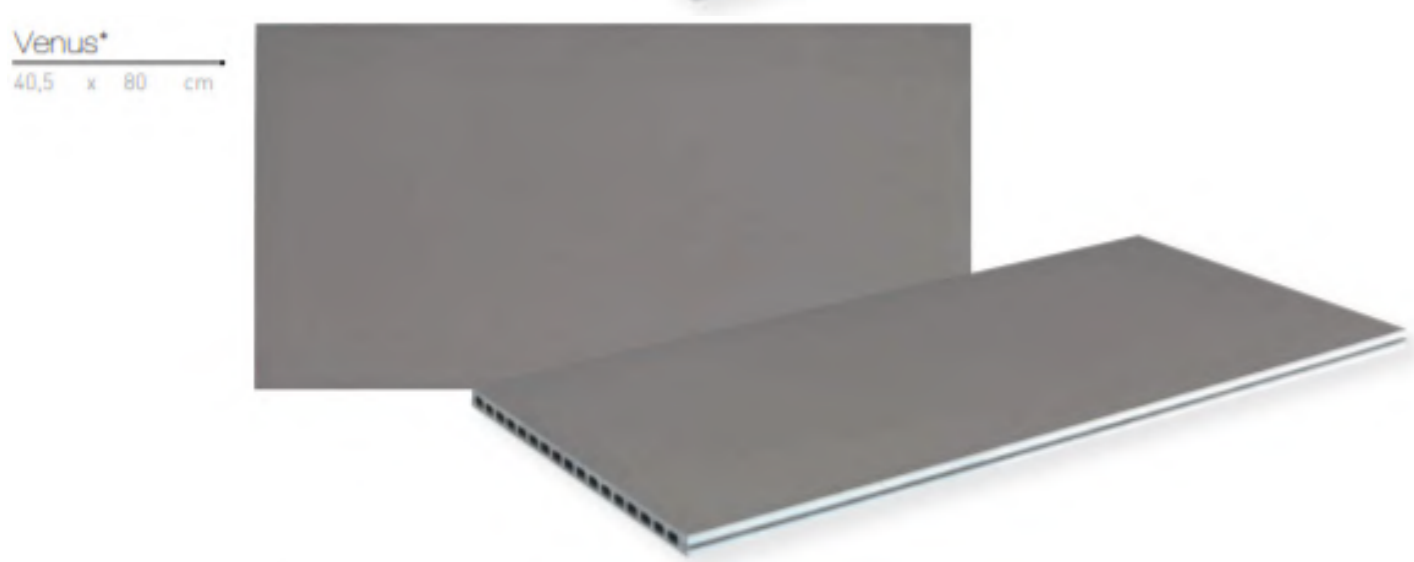

White Sevilla ES4220

WEST22

WEST22
LIVING

WES

WEST COAST MEDICAL CENTER

CornerBrook, Newfoundland

Developer: **Justin French**
Architect: **MacKenzie
Architecture**

frontek
porcelain facades by extrusion