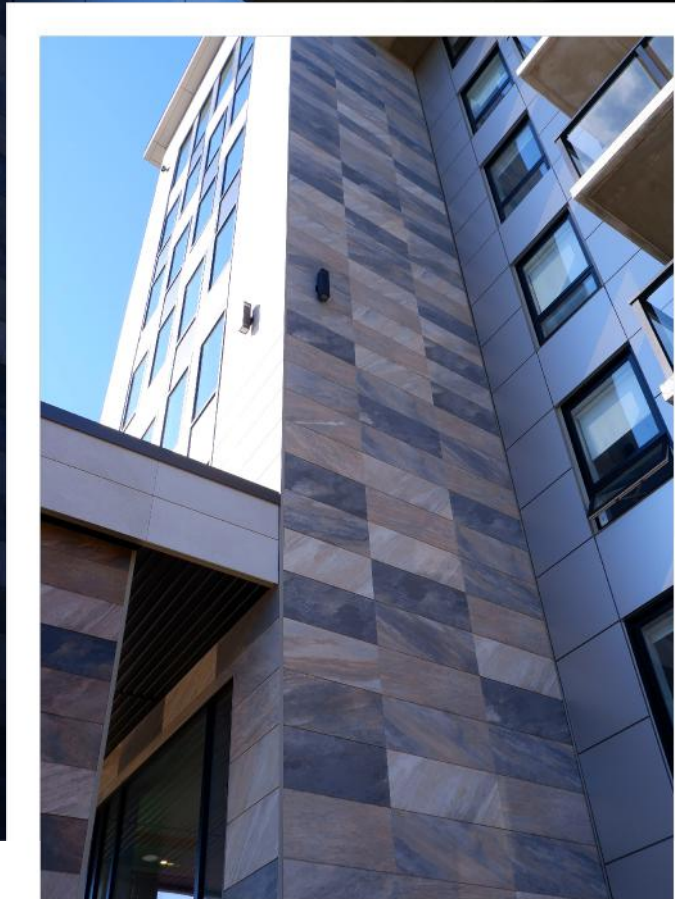

Developer: **Beningo Group**

Architect: **WM Fares**

tempio®

Stromboli Light

Canyon Mix

THE BILBY

5550 Bilby St, Halifax

Developer: **Rosno
Management**