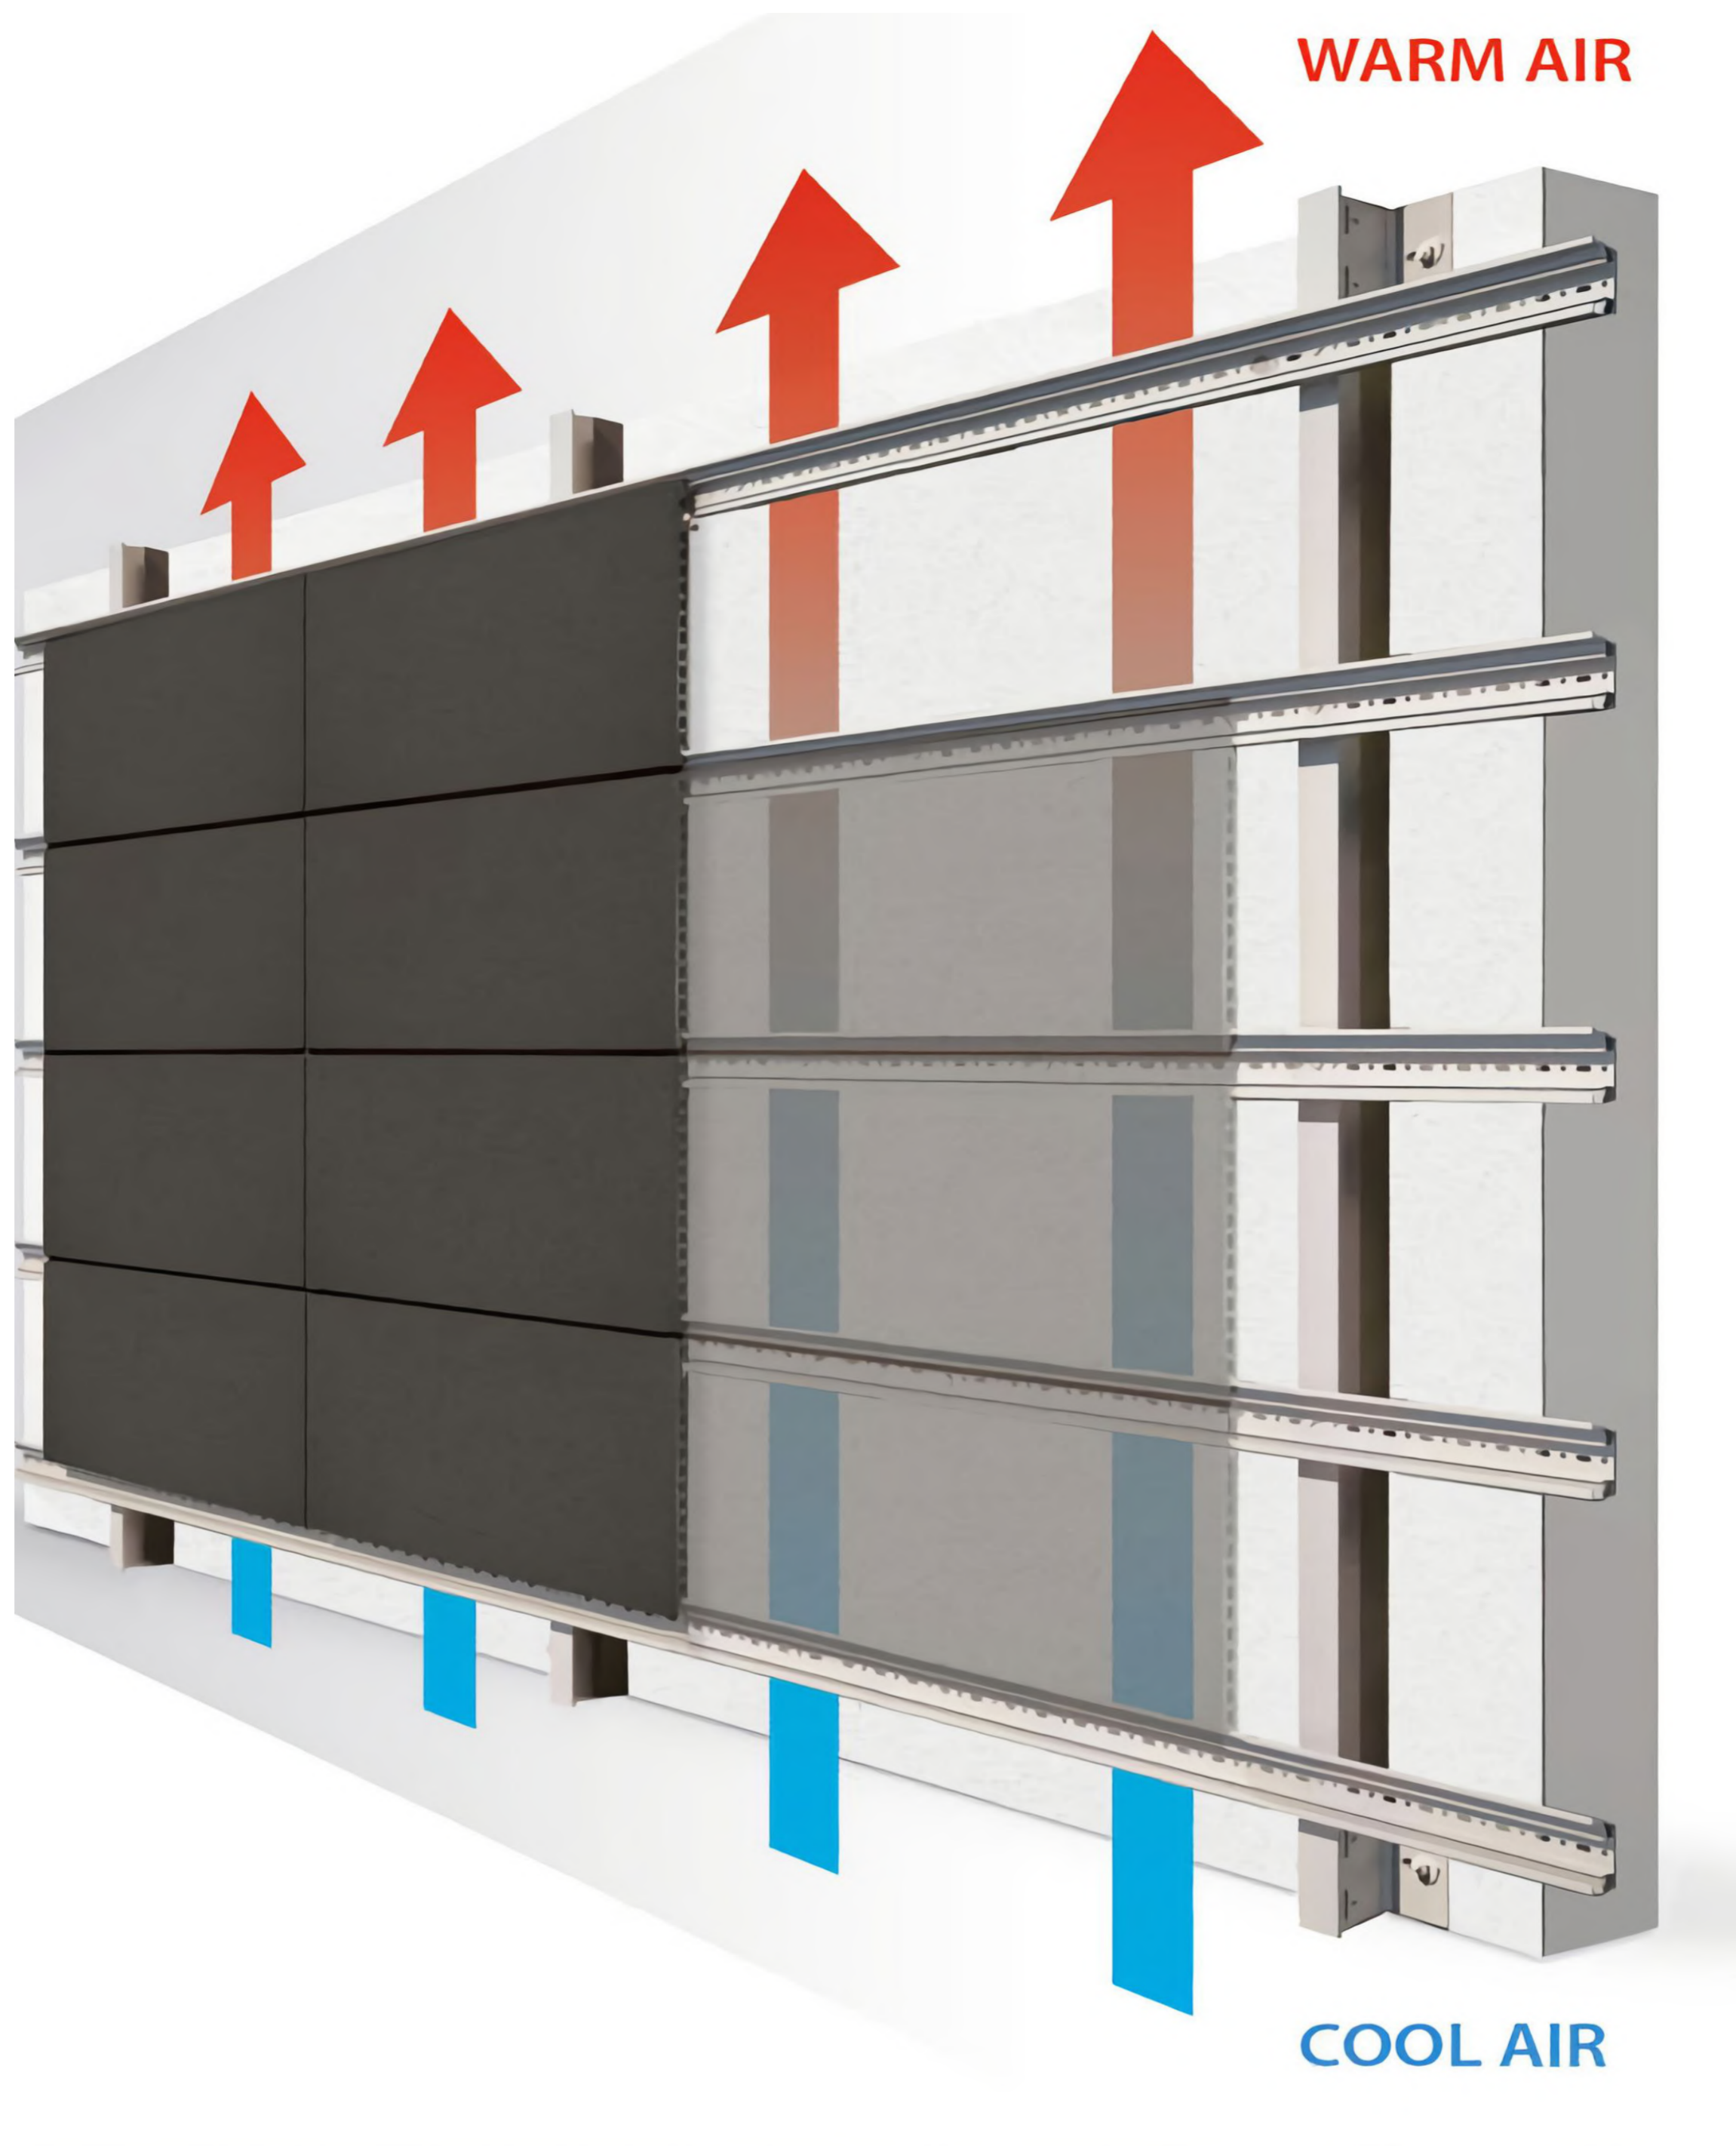

karoapp
FLATTE POR. 6 TABLE BRISÉO FLOORING PEDESTALS

Raised Access Rooftop Pedestals

HEAD

EXTENDER

FIX COLLAR

BASE

SLOPE CORRECTOR

tempio[®]