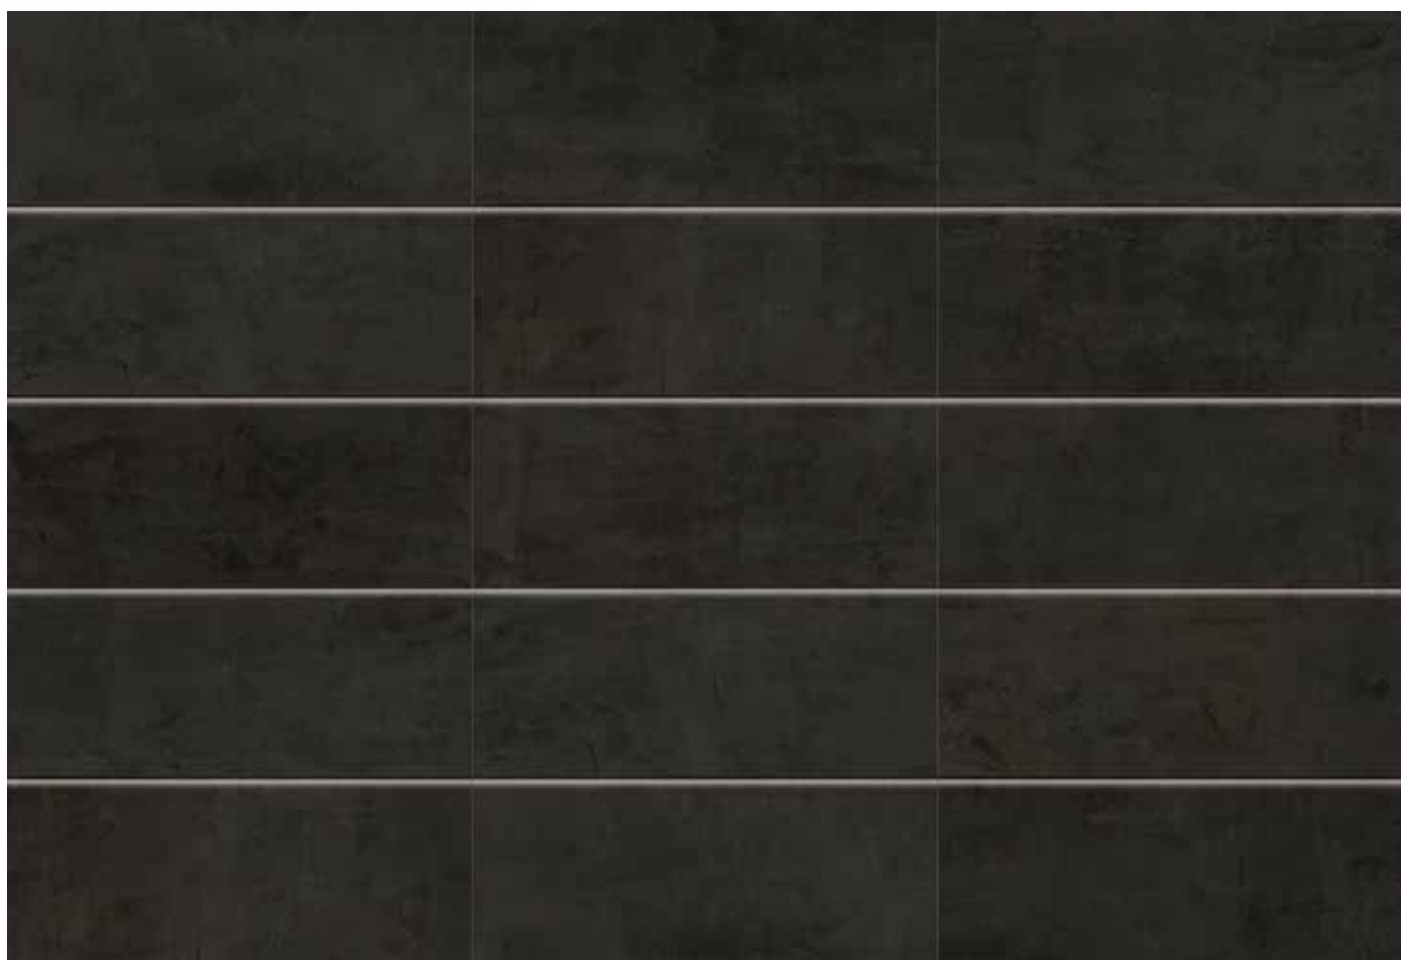

tempio®

BLACK MAGIC DESIGN

BLACK MAGIC COLLECTION,
DESIGNED FOR THE FAÇADE

_EK1038 BLACK MAGIC