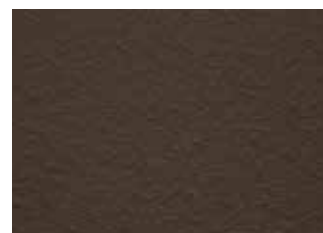

_Negro B40-20